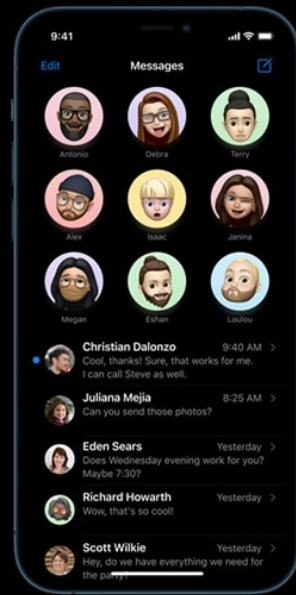

Instant attraction.

Each piece magnetically snaps together like magic.

Stack and go.

Snap on a case, a wallet, or both. (Fear not, the wallet is shielded so it's safe for credit cards.)

Turbo chargeable.

Magnets align themselves perfectly every time for faster wireless charging.

iOS 14 Get right to the good stuff.

iOS 14 is packed with shortcuts that get you just what you want, right when you want it.

App Clips let you use a small part of an app to quickly do things like pay for parking or order takeout.

Widgets have been redesigned to serve up info you want at a glance — right on your Home Screen.

Pinned conversations in Messages put the people you talk to most right at the top of the list.

Privacy is built in.