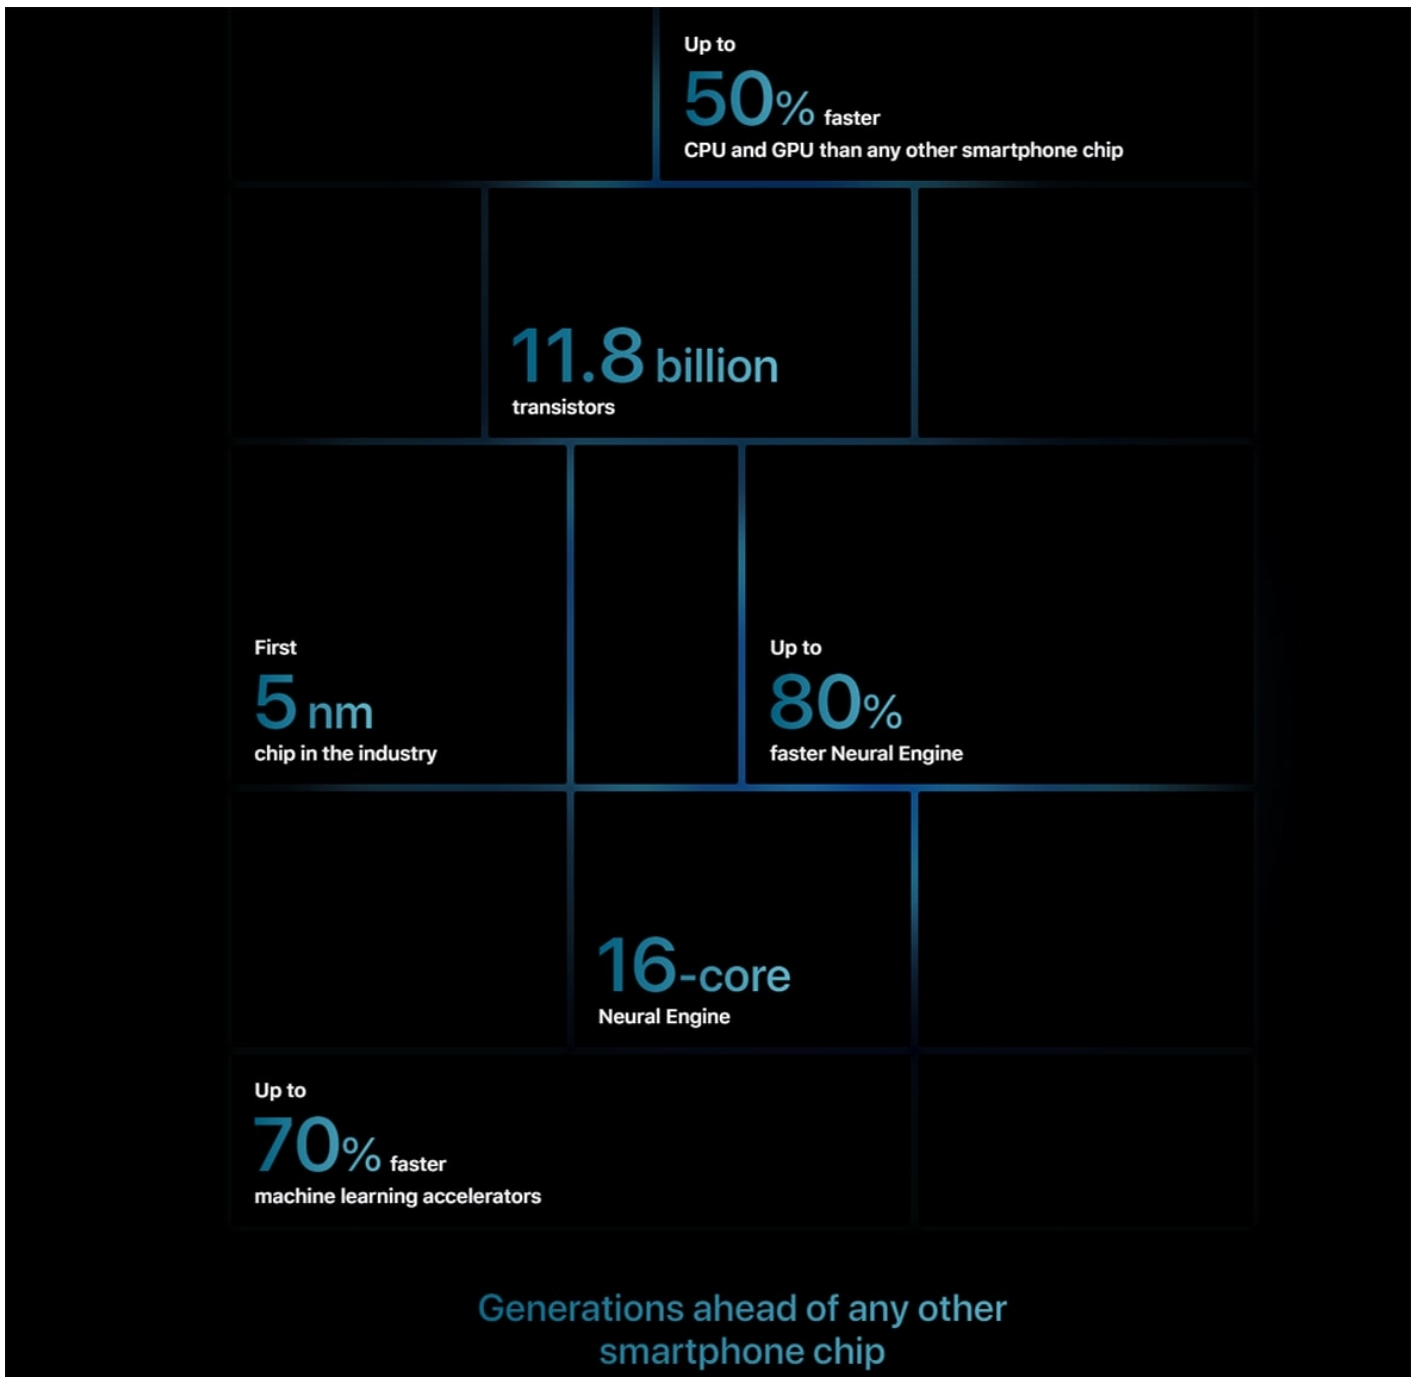

LiDAR technology
Scans the surface of Mars. And now your living room.

NASA is using LiDAR technology for its next Mars landing. iPhone 12 Pro uses a LiDAR Scanner to measure how long it takes light to reflect back from objects. So it can create a depth map of whatever space you're in. Because it's ultrafast and accurate, AR apps can now transform a room into a realistic rainforest or show you how a new sneaker will fit.

Pro camera system
A new day for Night mode.